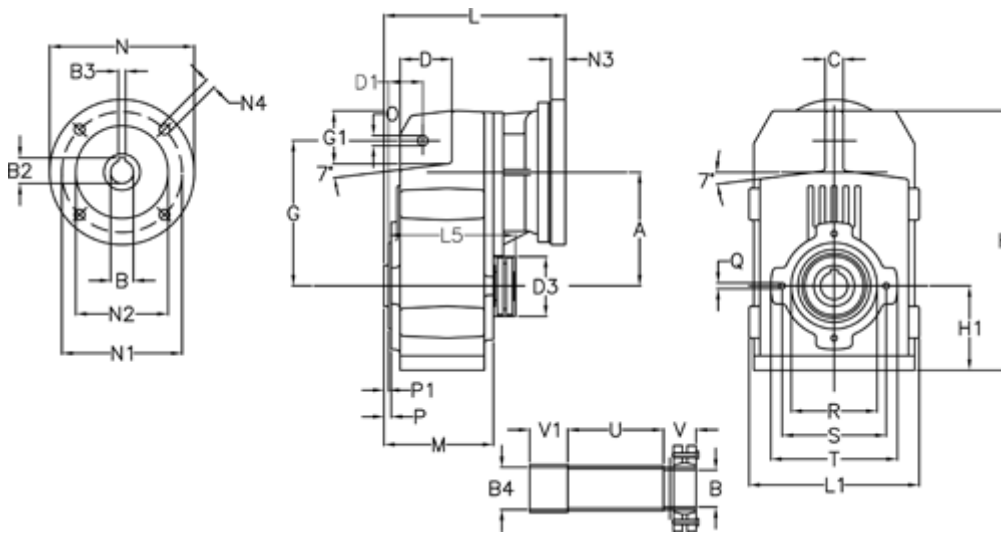

Article number: 29560212785220

Description: Shaft mounted gear  
A253S-127,8-P63B5

## Measures

A = 128.75	D1 = 43.5	I5 = 197.5	P1 = 3.5	V1 = 40
B = 31	d3 = 83	M = 135.5	Q = M10x14	
B1 = 11	G = 162	N = 140	R = 110	
B2 = 12.8	G1 = 58.0	N1 = 115	S = 130	
B3 = 4	H = 290.5	N2 = 95	T = 150	
B4 = 32	H1 = 93.5	N4 = M8x19	Tightening torque N m = 14.5	
C = 20	L = 213.0	O = 13	U = 96.0	
D = 57.0	L1 = 188	P = 6.0	V = 38	